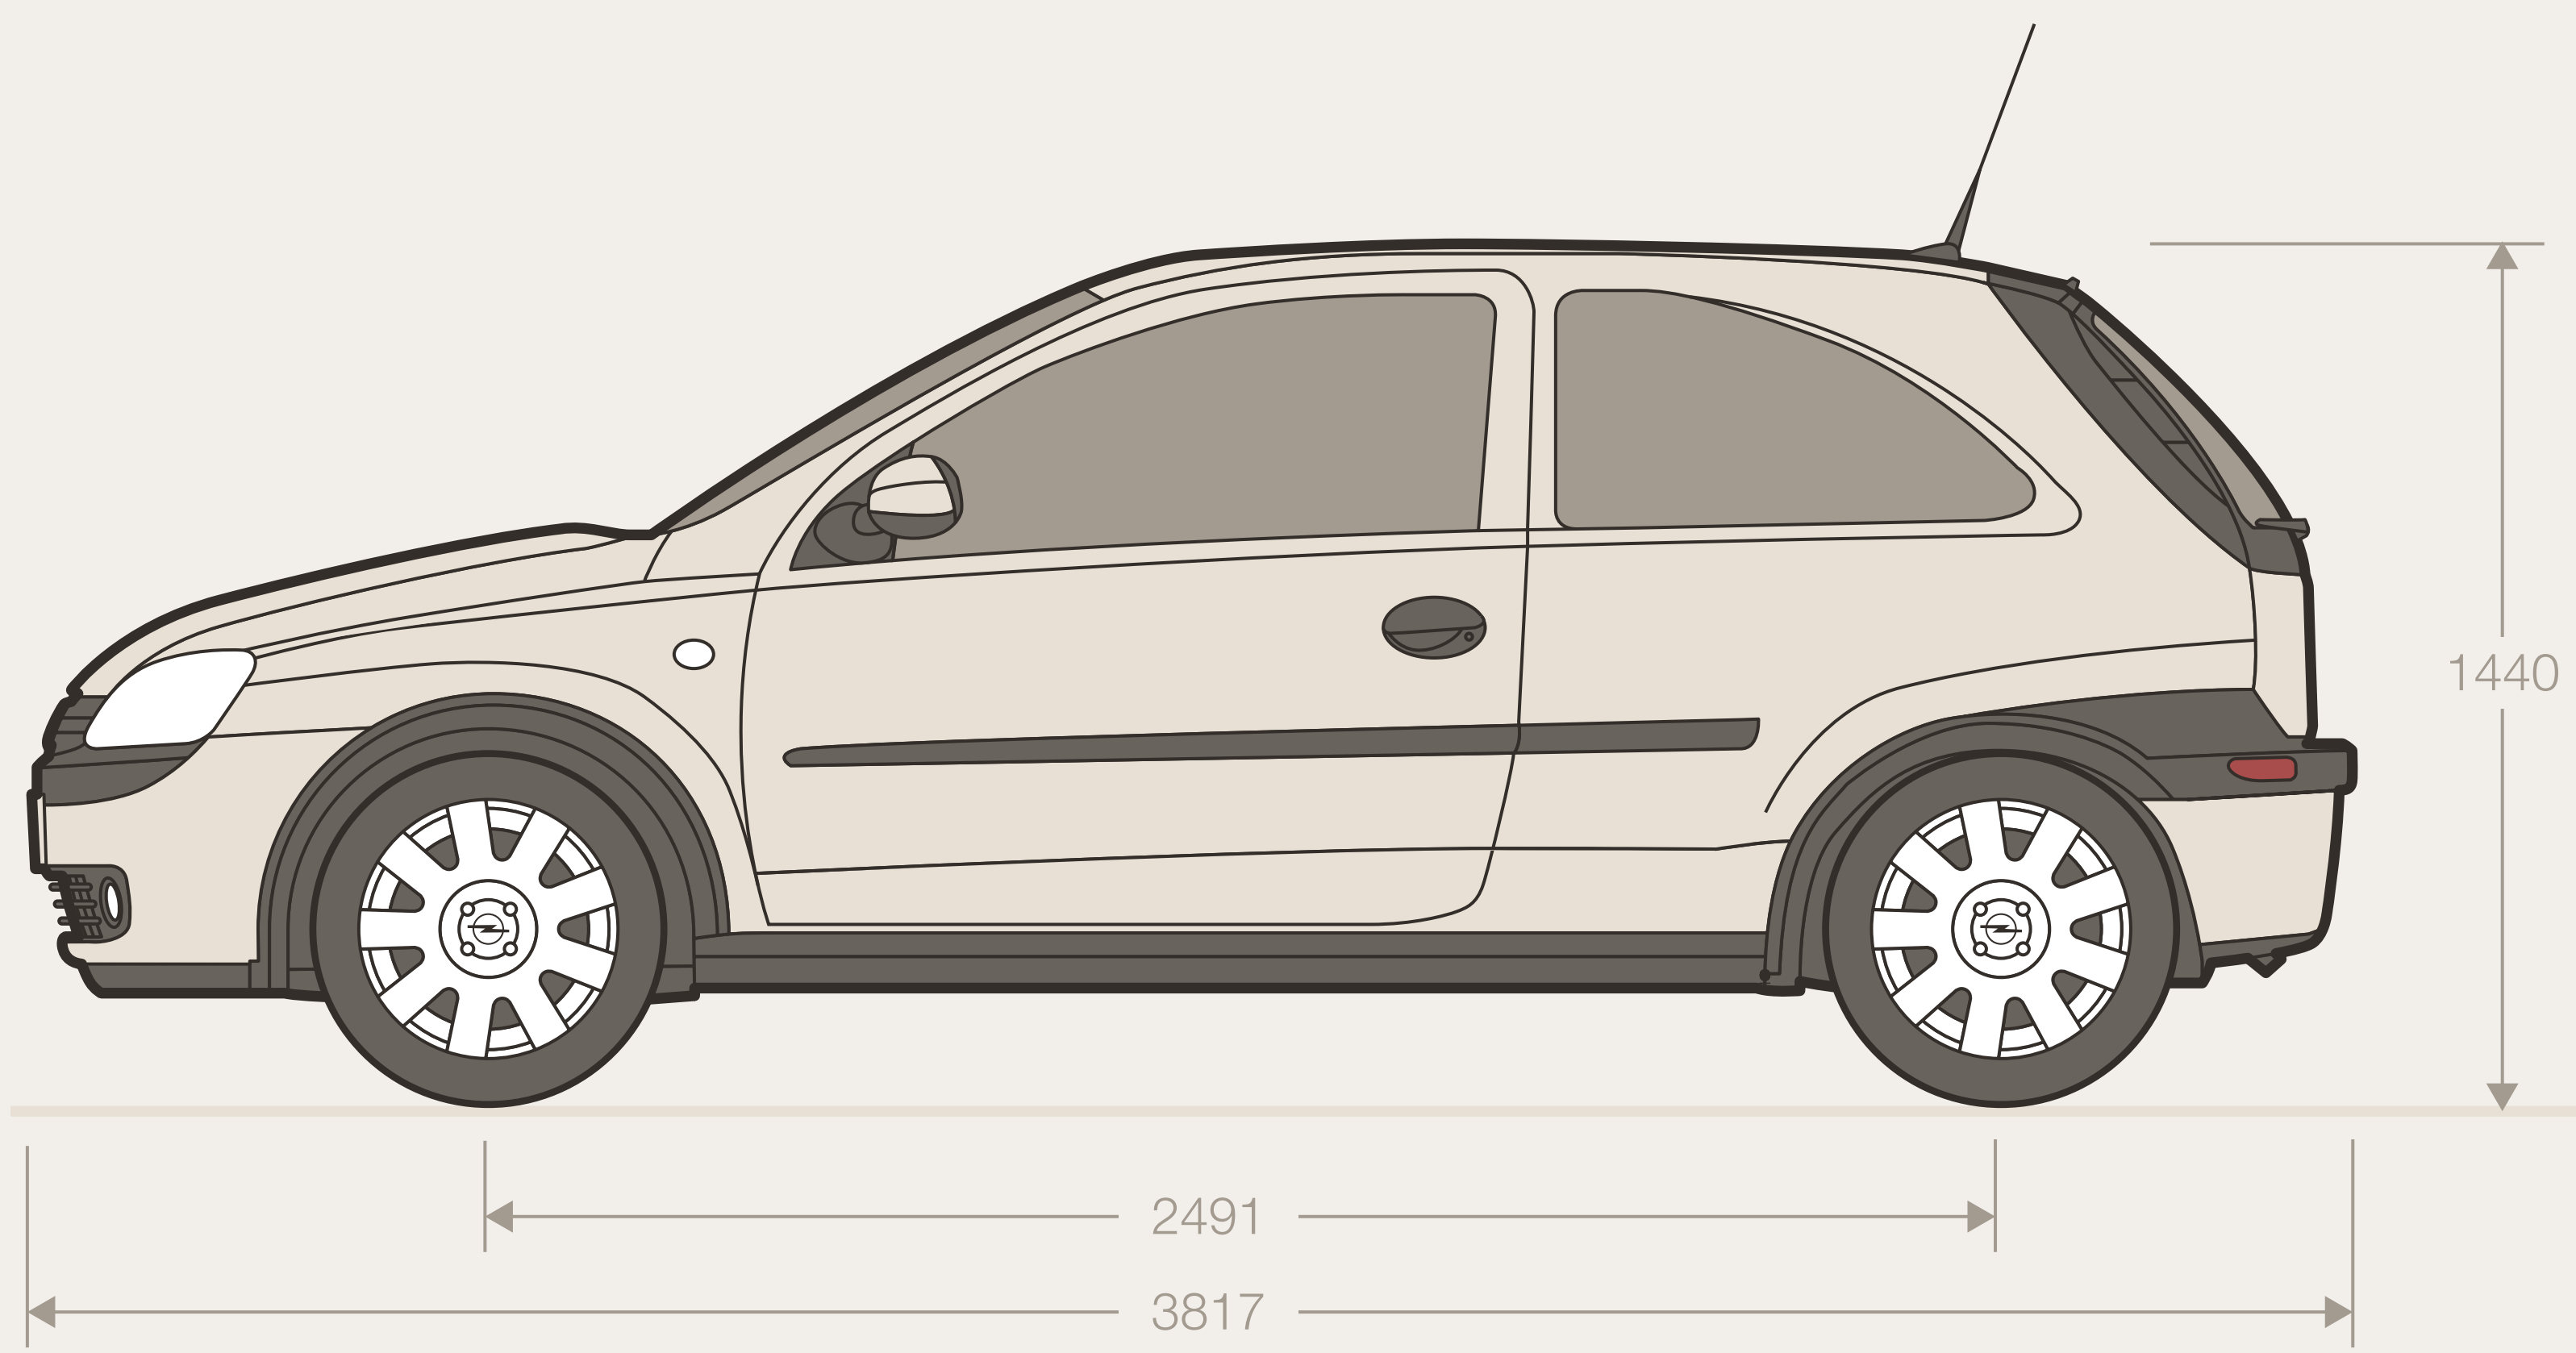

Opel Corsa

C 3-door 2000

outlines

Get more on getoutlines.com

© 2015 Outlines. getoutlines.com
Your blueprints producer. All rights reserved.
Find or request blueprints, vector drawings and templates on our website.

1000 Scale: 1:10
Units: millimeters (mm)